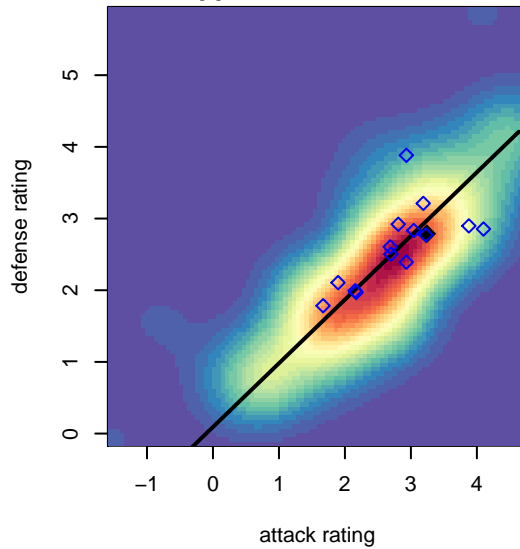

**attack and defense rating
relative to others at age
and all opponents in last 13 months**