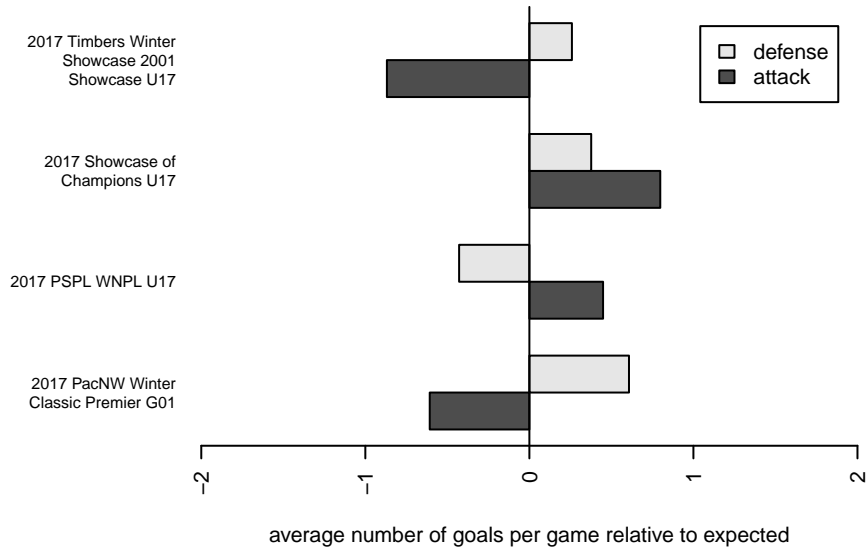

Performance relative to 13 month average