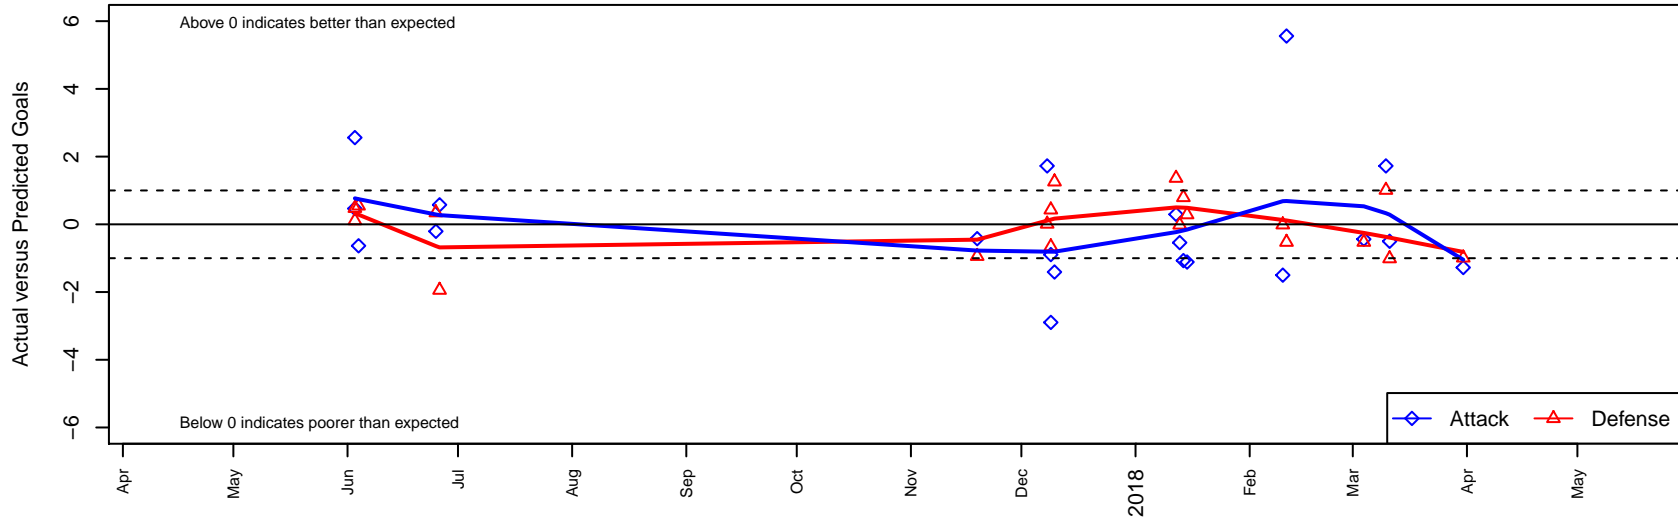

# ISC Gunners A G01

Issaquah SC  
 Issaquah, WA  
 G01 total strength=1670  
 attack=25.53 defense=16.24  
 fall league = PSPL WNPL U17

alt names used:  
 ISC Gunners A G01  
 ISC Gunners G01A

Venues played:  
 2017 Showcase of Champions U17  
 2017 US Club Regionals G01  
 2017 PSPL WNPL U17  
 2017 Timbers Winter Showcase 2001 Showcas  
 2017 PacNW Winter Classic Premier G01

**ISC Gunners A G01**  
 Dots are actual minus expected GF (blue circles) and GA (red triangles).  
 Blue line is smoothed change in attack strength. Red is smoothed change in defense strength.

**attack and defense variance (black dot)  
relative to other teams  
and top 10 in region**