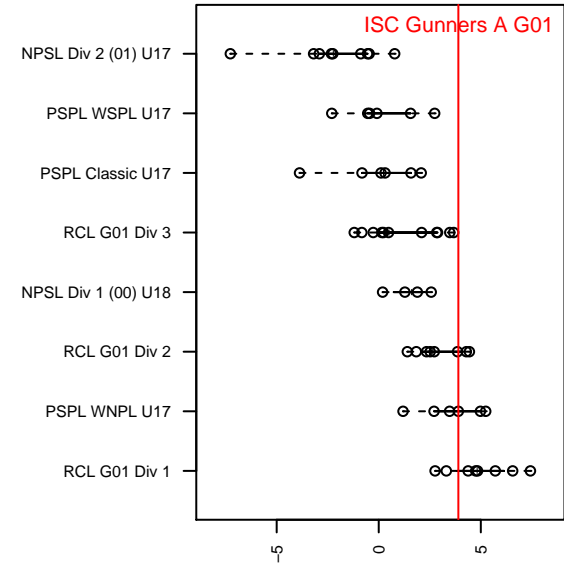

**attack and defense rating
relative to others at age
and all opponents in last 13 months**