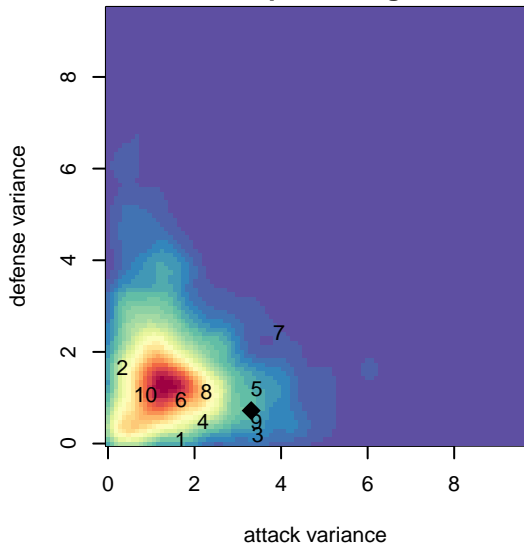

# ISC Gunners A G01

Issaquah SC  
 Issaquah, WA  
 G01 total strength=1670  
 attack=25.53 defense=16.24  
 fall league = PSPL WNPL U17

alt names used:  
 ISC Gunners A G01  
 ISC Gunners G01A

Venues played:  
 2017 Showcase of Champions U17  
 2017 US Club Regionals G01  
 2017 PSPL WNPL U17  
 2017 Timbers Winter Showcase 2001 Showcas  
 2017 PacNW Winter Classic Premier G01

**ISC Gunners A G01**  
 Dots are actual minus expected GF (blue circles) and GA (red triangles).  
 Blue line is smoothed change in attack strength. Red is smoothed change in defense strength.

**attack and defense variance (black dot)  
relative to other teams  
and top 10 in region**