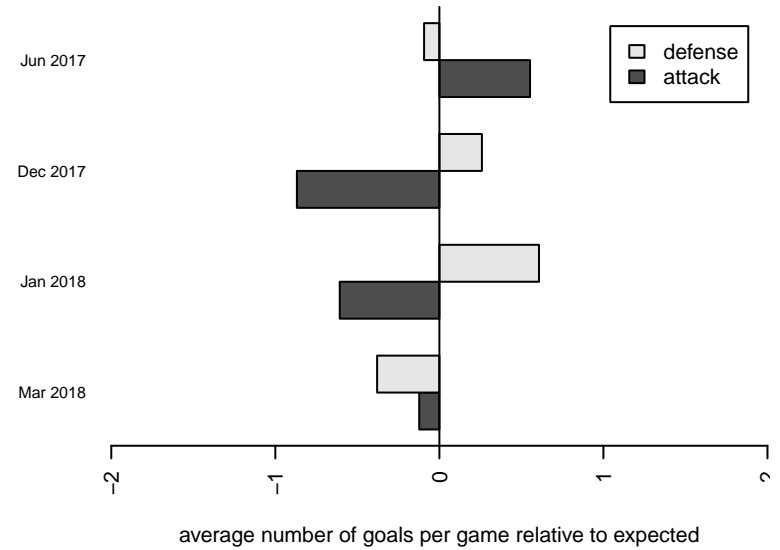

Performance relative to 13 month average